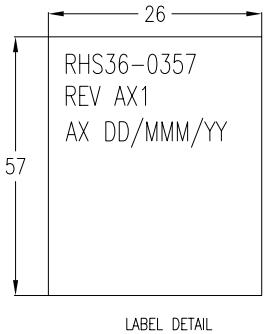

NOTE:
 1.ELECTRICAL AND MECHANICAL PERFORMANCE SHALL MEET THE SAS3.0 INDUSTRIAL STARDAND(12G).
 电气和机械特性遵循SAS3.0工业标准(12G).
 2.THE CABLE ASSEMBLY SHALL BE RoHS2.0 COMPLIANT.
 该产品通过RoHS2.0认证.

ECN NO.	REV.	DESCRIPTIONS	CHECKED	APPROVED	DATE
REL.	AX1	INITIAL RELEASE	ANNIE	DAVID	01/17/2013

P1		P2	
GND	D9	B9	GND
Tx 2-	D8	B8	Rx 2-
Tx 2+	D7	B7	Rx 2+
GND	D6	B6	GND
Tx 0-	D5	B5	Rx 0-
Tx 0+	D4	B4	Rx 0+
GND	D3	B3	GND
SIDEBAND 6	D2	D1	SIDEBAND 6
SIDEBAND 5	D1	D2	SIDEBAND 5
SIDEBAND 4	C1	C2	SIDEBAND 4
SIDEBAND 2	C2	C1	SIDEBAND 2
GND	C3	A3	GND
Tx 1+	C4	A4	Rx 1+
Tx 1-	C5	A5	Rx 1-
GND	C6	A6	GND
Tx 3+	C7	A7	Rx 3+
Tx 3-	C8	A8	Rx 3-
GND	C9	A9	GND
GND	B9	D9	GND
Rx 2-	B8	D8	Tx 2-
Rx 2+	B7	D7	Tx 2+
GND	B6	D6	GND
Rx 0-	B5	D5	Tx 0-
Rx 0+	B4	D4	Tx 0+
GND	B3	D3	GND
SIDEBAND 1	B2	B1	SIDEBAND 1
SIDEBAND 3	B1	B2	SIDEBAND 3
SIDEBAND 7	A1	A2	SIDEBAND 7
SIDEBAND 0	A2	A1	SIDEBAND 0
GND	A3	C3	GND
Rx 1+	A4	C4	Tx 1+
Rx 1-	A5	C5	Tx 1-
GND	A6	C6	GND
Rx 3+	A7	C7	Tx 3+
Rx 3-	A8	C8	Tx 3-
GND	A9	C9	GND

WIRING DIAGRAM

LABEL DETAIL

ITEM	P/N	DESCRIPTION	QTY
6	RMTBD00501	EXPANDO TUBE:OD=5MM,BLACK	A/R
5	R10610300X	WIRE,30AWG,UL1061,STRANDED	A/R
4	RMMTP00036	ACETOUS Tape:30mm WIDE,30M/REEL,BLK	A/R
3	AST8643-0036-04	HD MINI SAS 36POS STRAIGHT (REPCB18A10/C10)	2
2	HMLSB57262	LABEL:57*26MM,BLANK	1
1	(R)202023001	SAS CBL:30AWG*2C+2EAM,0. 9*2.3,NATURAL	A/R

SCALE: NONE SHEET 1 OF 1
 UNIT: MM REV.: AX1